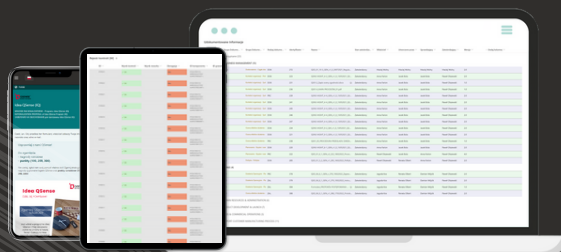

OUR APPROACH

We are driven and connected by passion, responsibility, and determination in **solving our clients' problems.**

450+ COMPLETED
PROJECTS

OUR SYSTEMS

Depending on the client's needs, we supplement battery processes with dedicated software elements.

LET'S TALK ABOUT SOLUTIONS FOR YOUR COMPANY

WOJCIECH MUSIAŁOWSKI
BUSINESS DEVELOPMENT MANAGER

+48 692 291 102
WOJCIECH.MUSIALOWSKI@QSENSE.PL
QSENSE-GROUP.COM