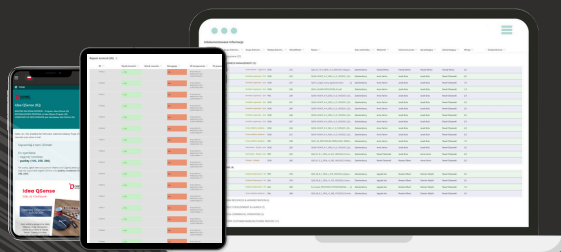

OUR APPROACH

We are driven and connected by passion, responsibility, and determination in **solving our clients' problems.**

450+ COMPLETED PROJECTS

OUR SYSTEMS

Depending on the client's needs, we supplement battery processes with dedicated software elements.

LET'S TALK ABOUT SOLUTIONS FOR YOUR COMPANY

JAKUB KAROŃ
DIRECTOR OF SALES AND MARKETING

+48 885 569 888
JAKUB.KARON@QSENSE.PL
QSENSE-GROUP.COM